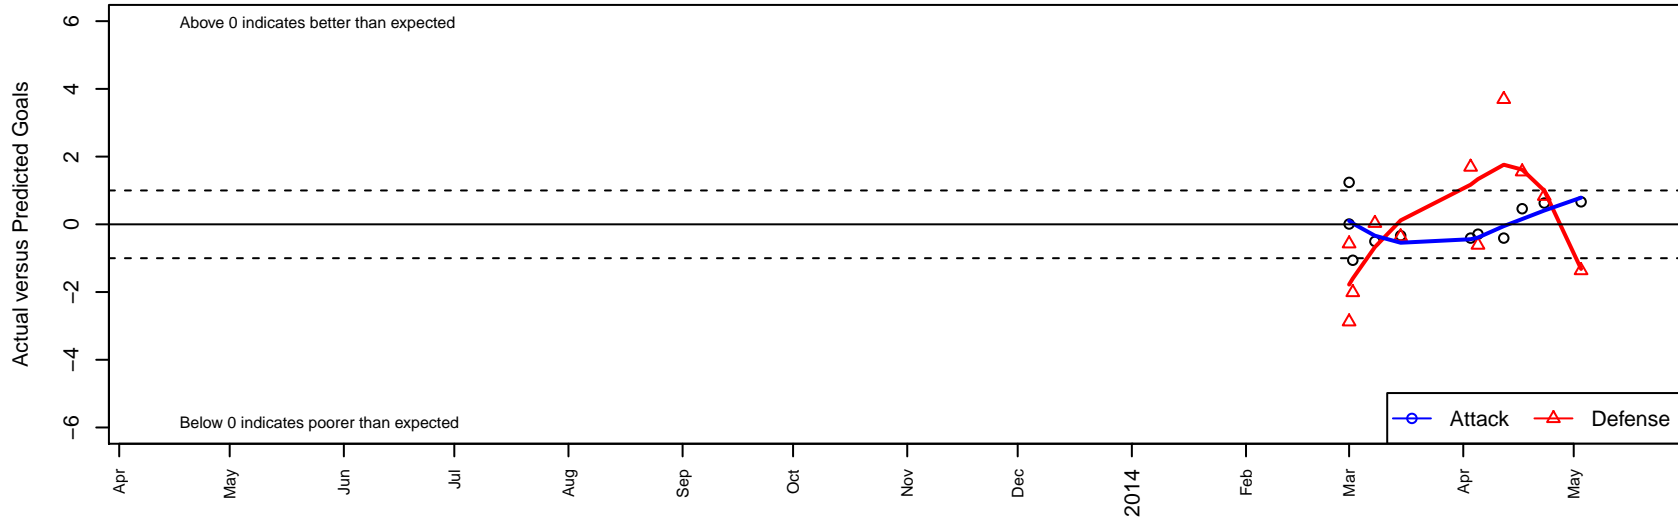

Idaho Rush Nike B95

Idaho Rush Soccer
 Boise, ID
 B95 total strength=1381
 attack=9.12 defense=6.16
 fall league = Spr Idaho D3 U17/18 Boys U18
 alt names used:
 IDAHO RUSH PREMIER (ID)
 IDAHO RUSH PREMIER U18

Venues played:
 Blue Mtn Exchange College Showcase U18
 Spr Idaho D3 U17/18 Boys U18

Idaho Rush Nike B95
 Dots are actual minus expected GF (blue circles) and GA (red triangles).
 Blue line is smoothed change in attack strength. Red is smoothed change in defense strength.